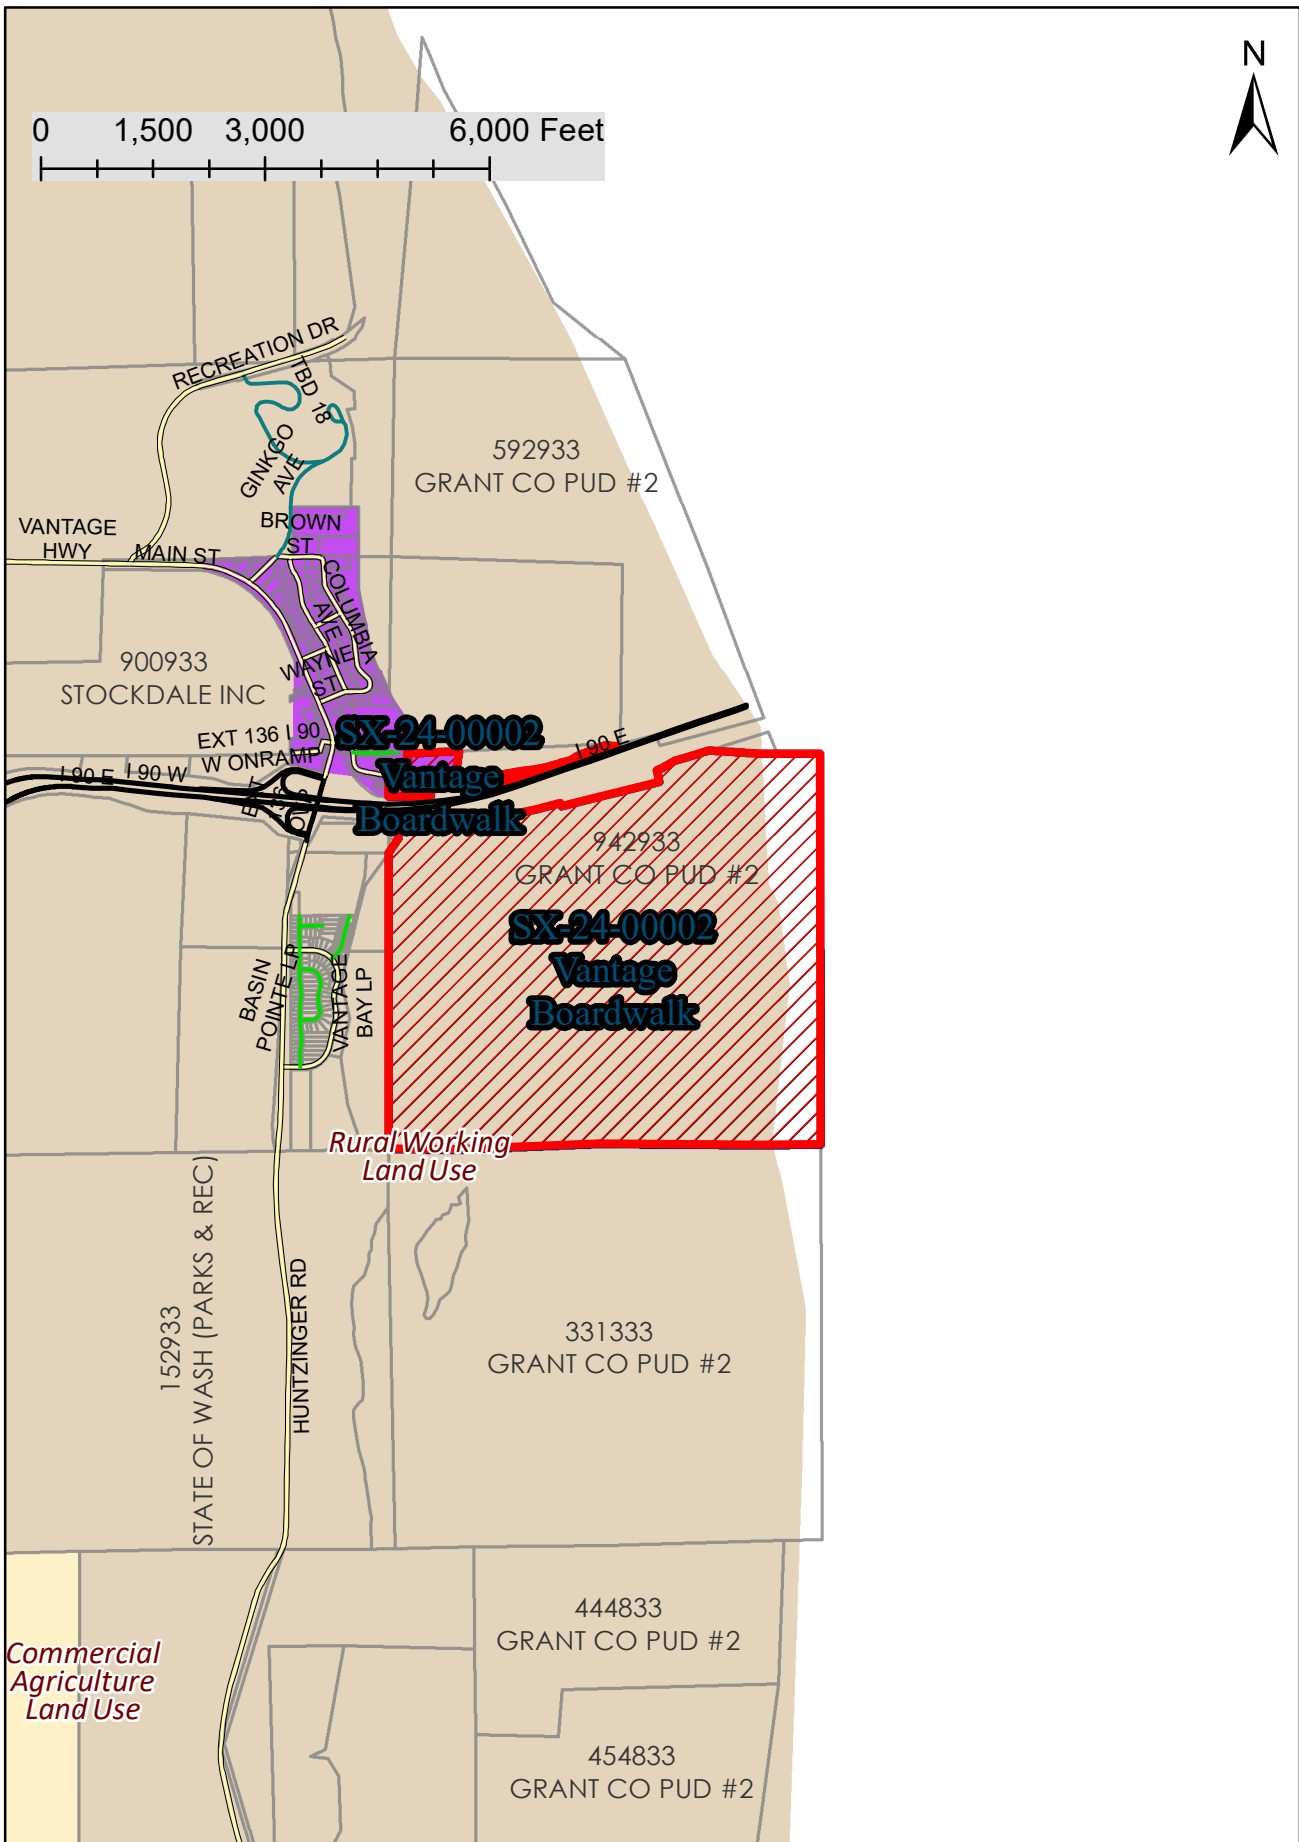

0 1,500 3,000 6,000 Feet

SX-24-00002 Vantage Boardwalk

Land Use Map